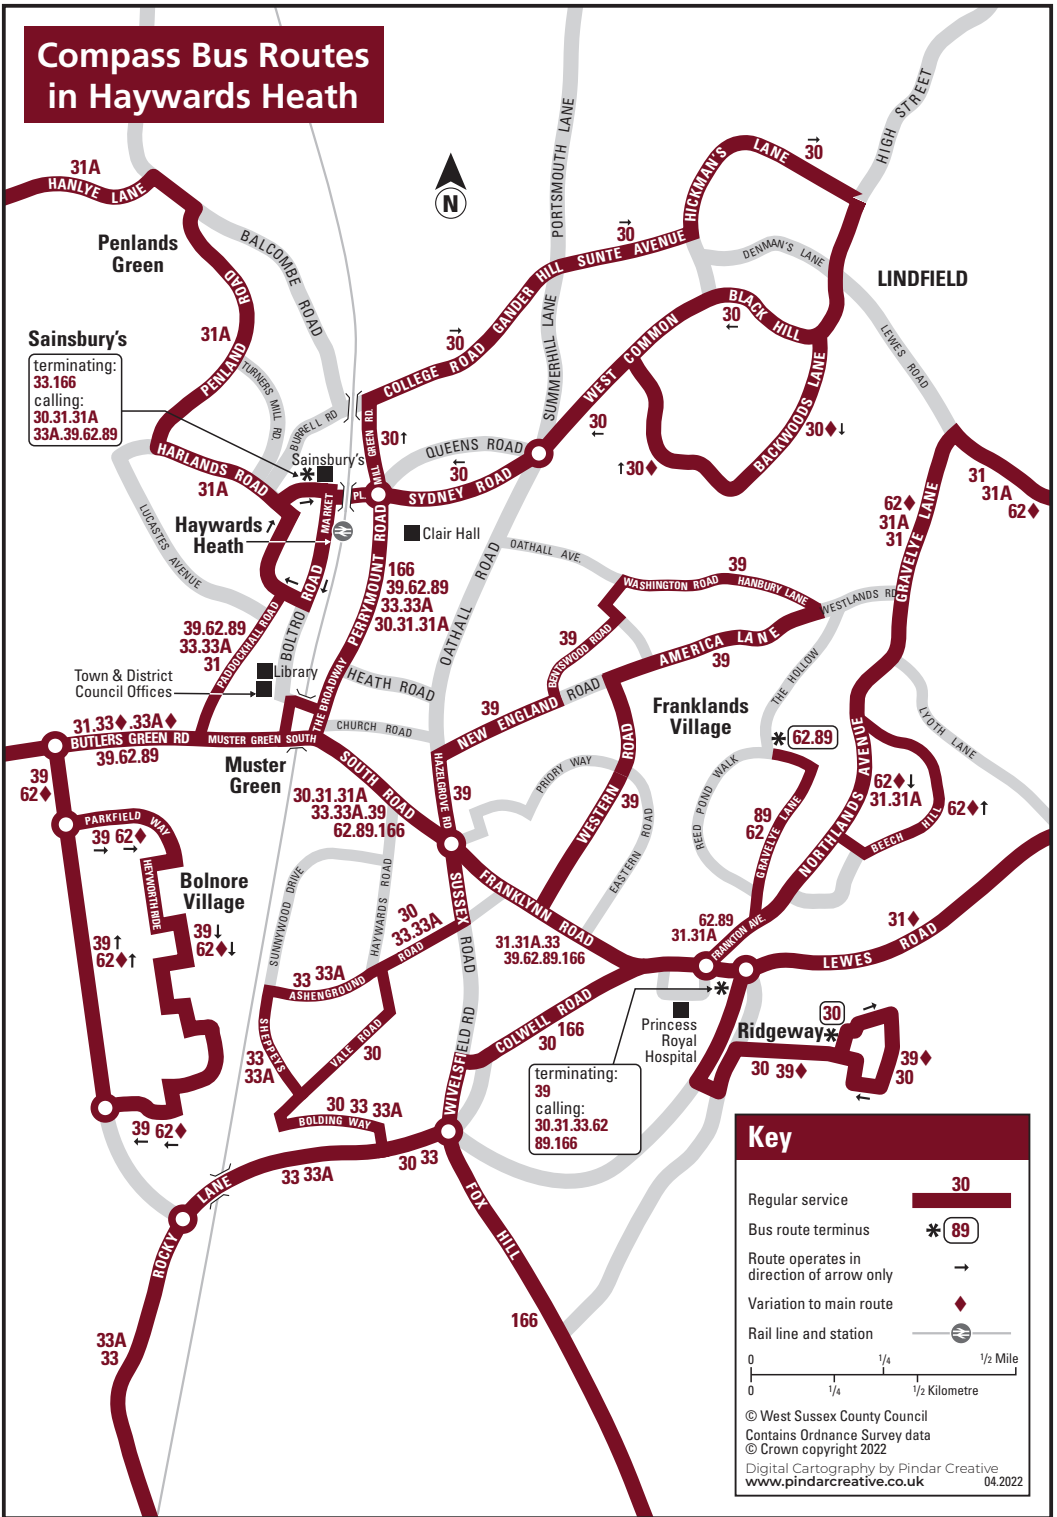

Compass Bus Routes in Haywards Heath

terminating:
33.166
calling:
30.31.31A
33A.39.62.89

terminating:
39
calling:
30.31.33.62
89.166

Key

- Regular service 30
- Bus route terminus 89
- Route operates in direction of arrow only →
- Variation to main route ◆
- Rail line and station

0 1/4 1/2 Mile
0 1/4 1/2 Kilometre

© West Sussex County Council
Contains Ordnance Survey data
© Crown copyright 2022
Digital Cartography by Pindar Creative
www.pindarcreative.co.uk 04.2022