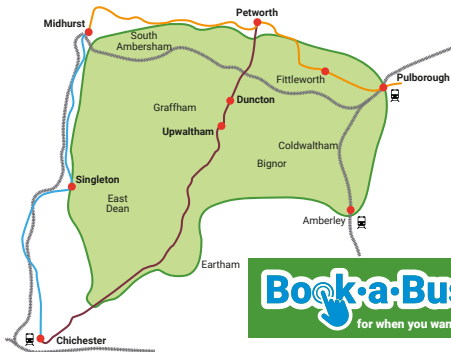

Petworth Rural area

Fully-flexible route

Monday to Saturdays (except Public Holidays)

A fully flexible service with no conventional bus timetable; instead travelling within a flexible zone determined by a booking App or phone booking. The service will operate from 0700-1900 on Mon-Sat. Some journeys will be booked to connect with the main 99 service for travel to Chichester or Petworth. Full details are available in our free leaflet or on our website.