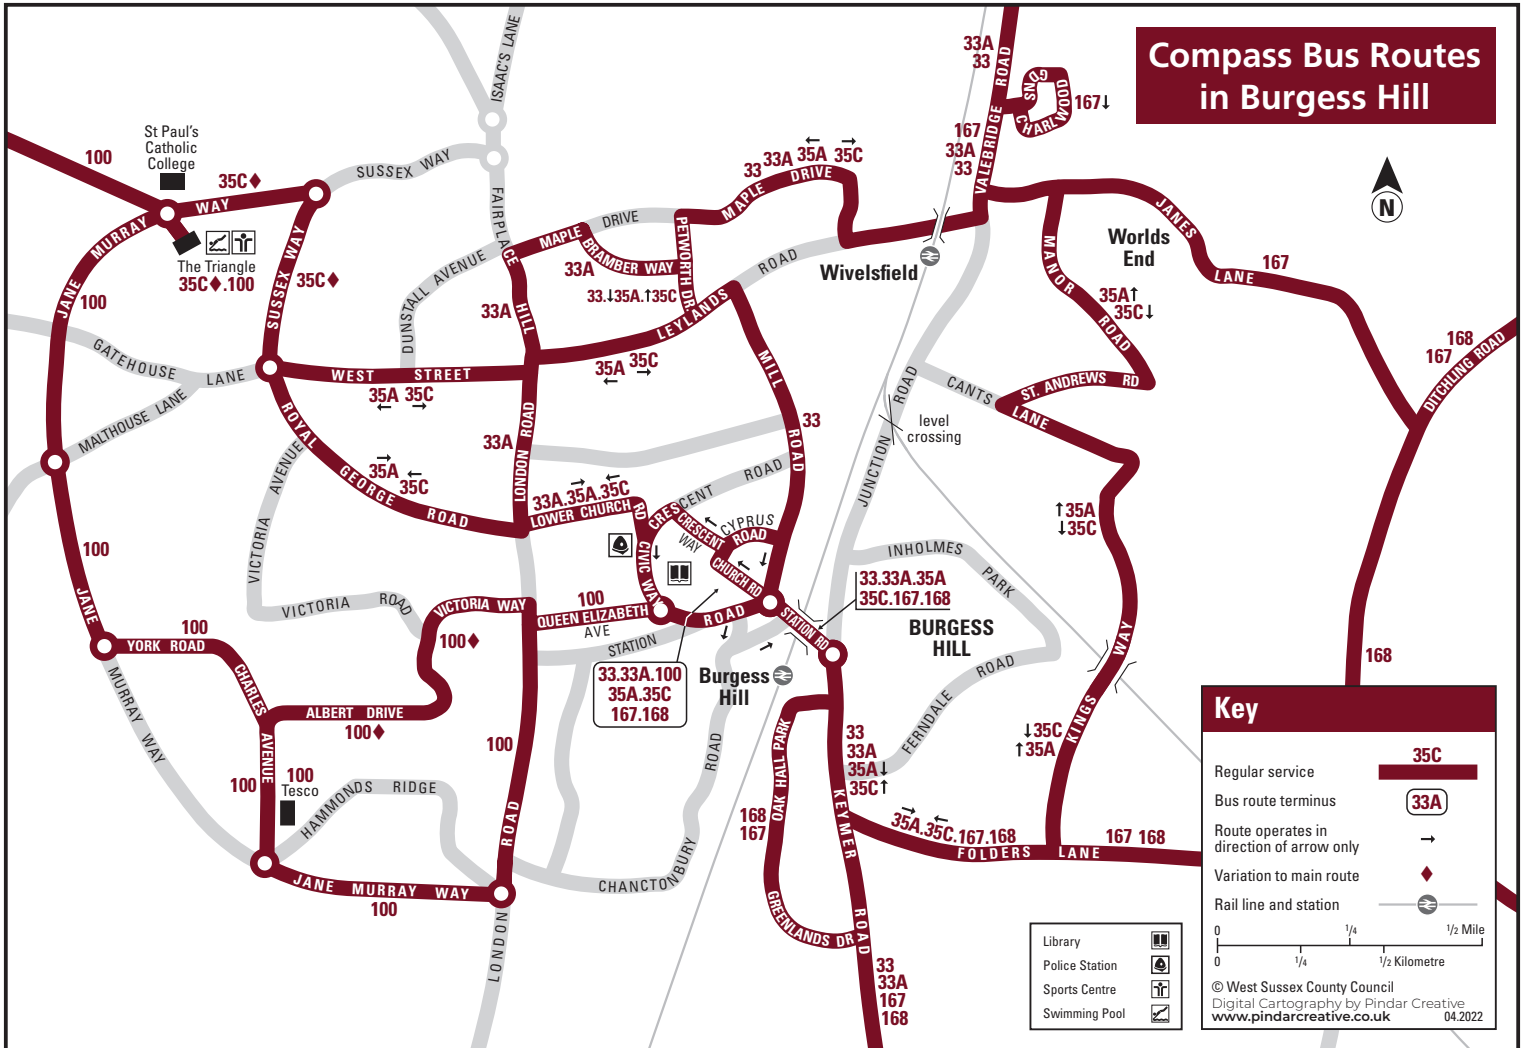

Compass Bus Routes in Burgess Hill

St Paul's Catholic College

The Triangle
 35C ◆ .100

Burgess Hill Station
 33.33A.100
 35A.35C
 167.168

Burgess Hill
 33.33A.35A
 35C.167.168

Worlds End

Wivelsfield

Burgess Hill

Burgess Hill

- Library [Icon]
- Police Station [Icon]
- Sports Centre [Icon]
- Swimming Pool [Icon]