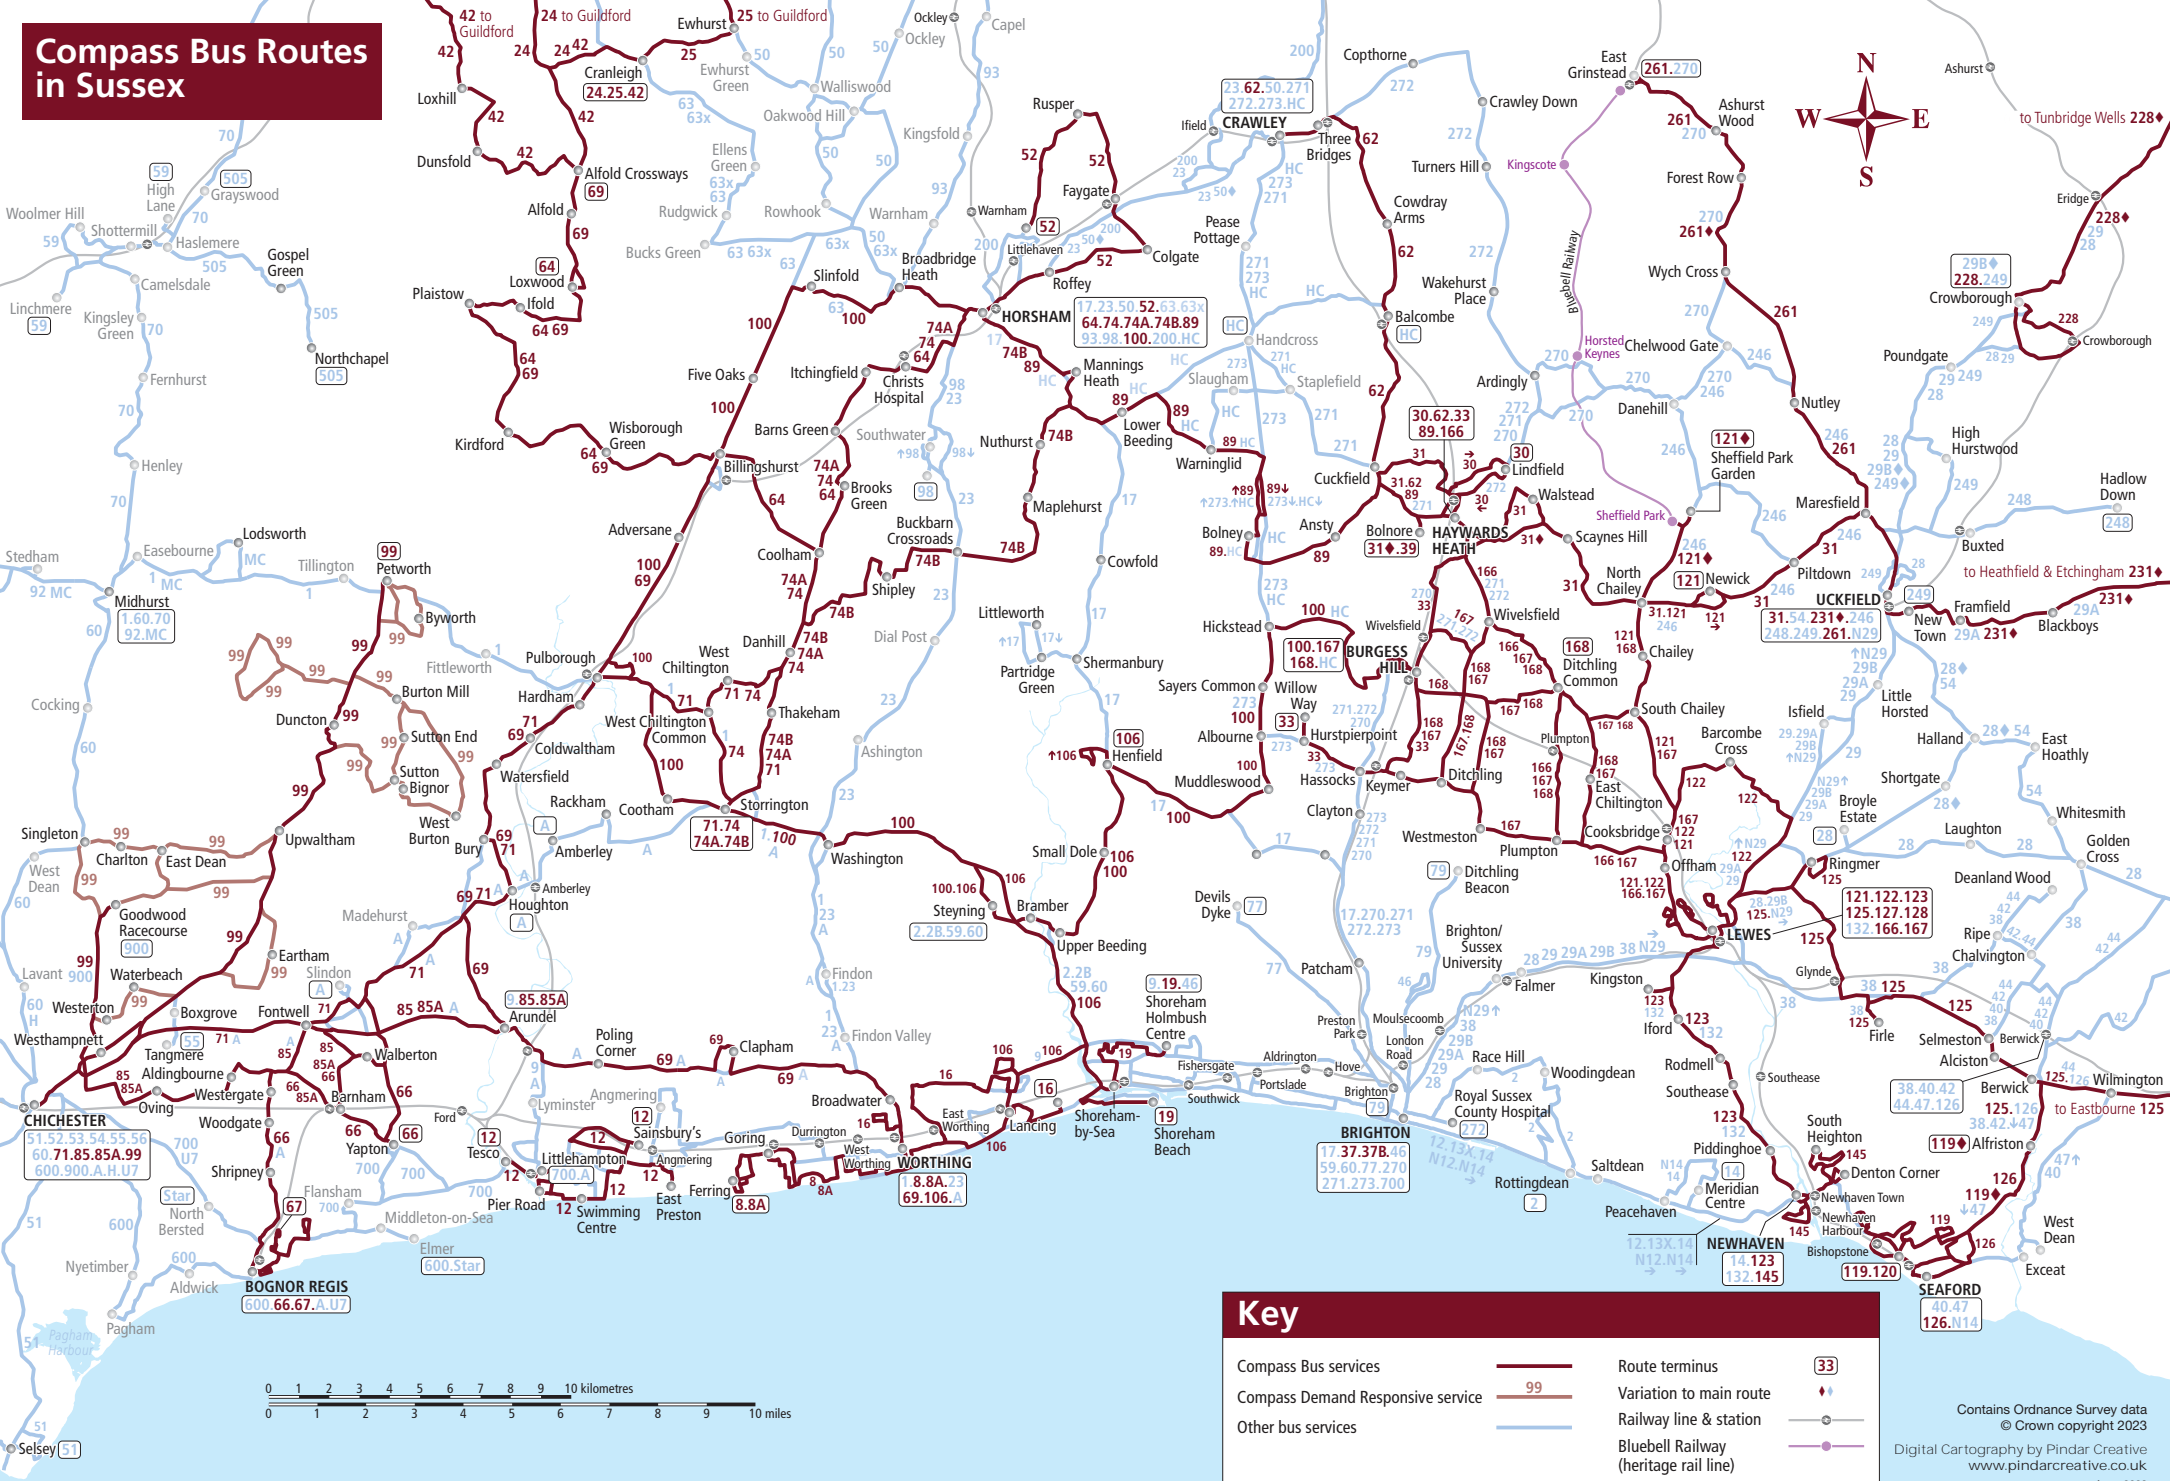

# Compass Bus Routes in Sussex

### Key

|                                   |  |                                       |  |
|-----------------------------------|--|---------------------------------------|--|
| Compass Bus services              |  | Route terminus                        |  |
| Compass Demand Responsive service |  | Variation to main route               |  |
| Other bus services                |  | Railway line & station                |  |
|                                   |  | Bluebell Railway (heritage rail line) |  |

Contains Ordnance Survey data  
 © Crown copyright 2023  
 Digital Cartography by Pindar Creative  
 www.pindarcreative.co.uk  
 June 2023